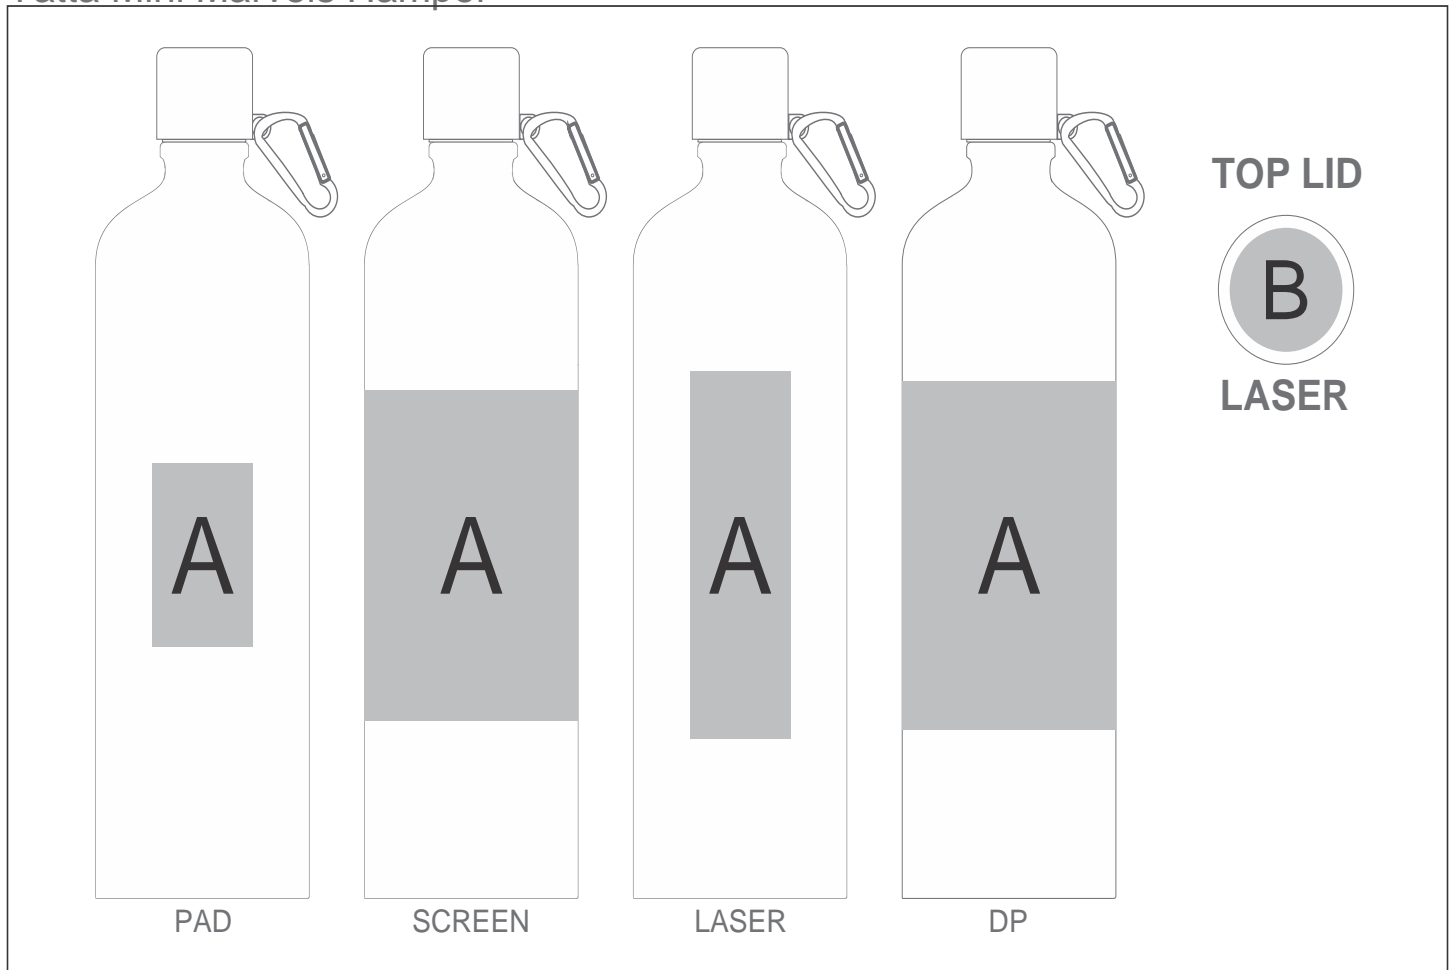

GH-YT-29-B

Yatta Mini Marvels Hamper

Need to know:

- Includes 1-Position Laser Engraving OR 1-Position Direct Print (setup fees apply)

Laser Colour: POS A - White | POS B - Tonal

Branding Options:

Position	Branding Method (Branding Code)	No. of Colours	Dimension
A	Pad Printing (PB)	2 Colours	30mm wide x 50mm high
A	Screen Wrap (SW)	1 Colour	180mm wide x 90mm high
A	Laser Engraving (LB)	N/A	30mm wide x 100mm high
A	Digital Print Drinkware (DP-D)	Full Colour	100mm wide x 70mm high
A	Digital Print Drinkware (DP-C)	Full Colour	230mm wide x 95mm high
B	Laser Engraving (LC)	N/A	25mm wide x 25mm high